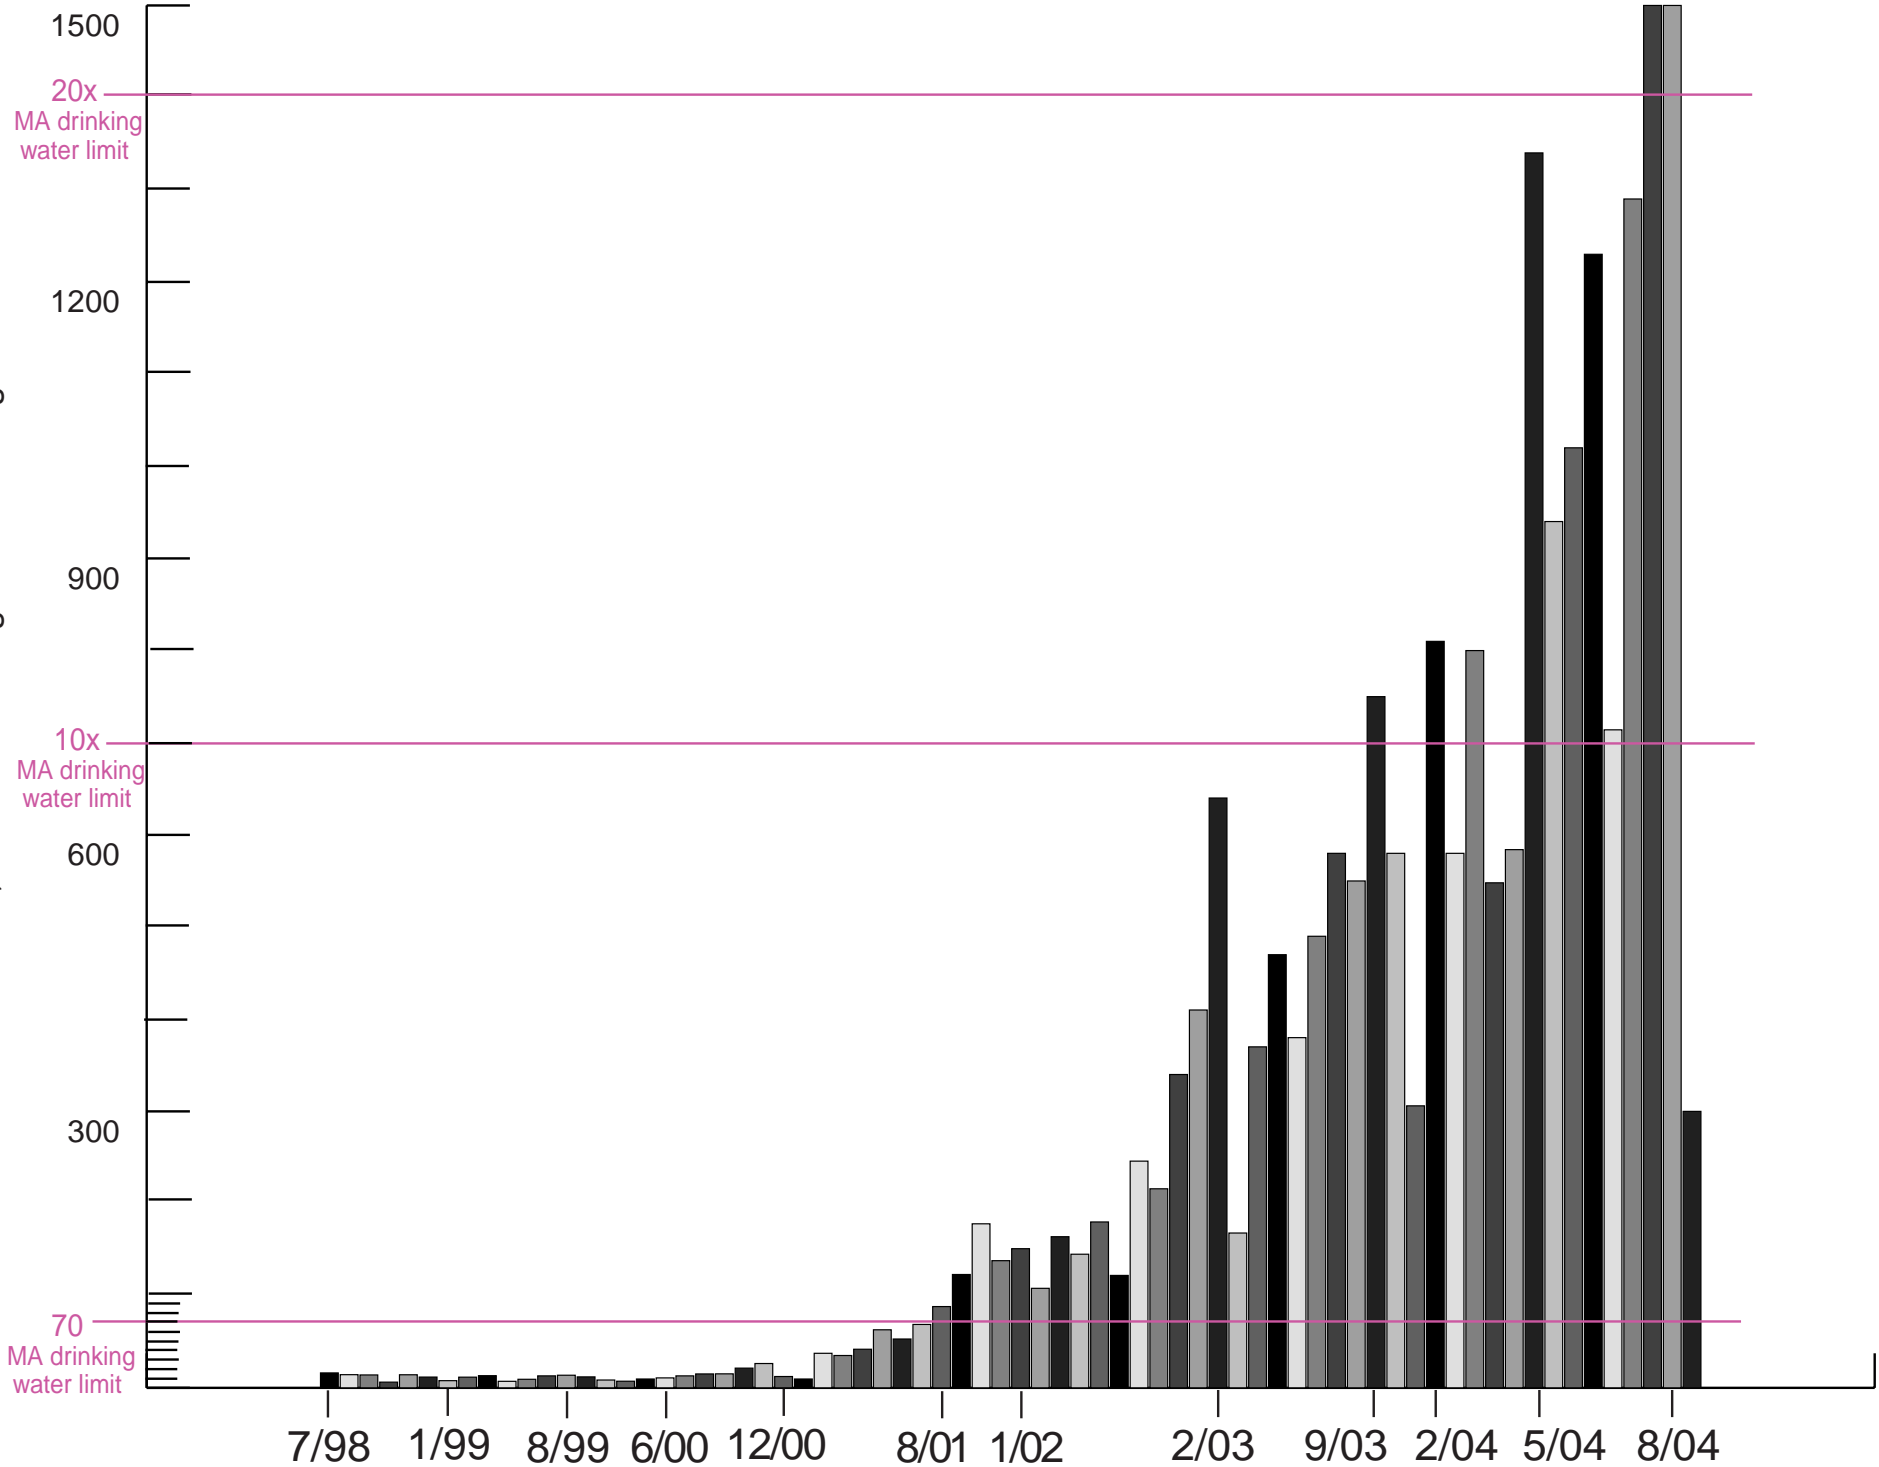

PPB MTBE influent, Boutwell's Garage 73 Fitchburg Road

PPB MTBE influent, Testa 76 Fitchburg Road

10x  
MA drinking  
water limit

70  
MA drinking  
water limit

800

700

600

500

400

300

200

100

7/98

1/99

8/99

6/00

1/01

10/01

3/02

1/03

3/03

9/03

11/04

PPB MTBE influent, Lashua 79 Fitchburg Road