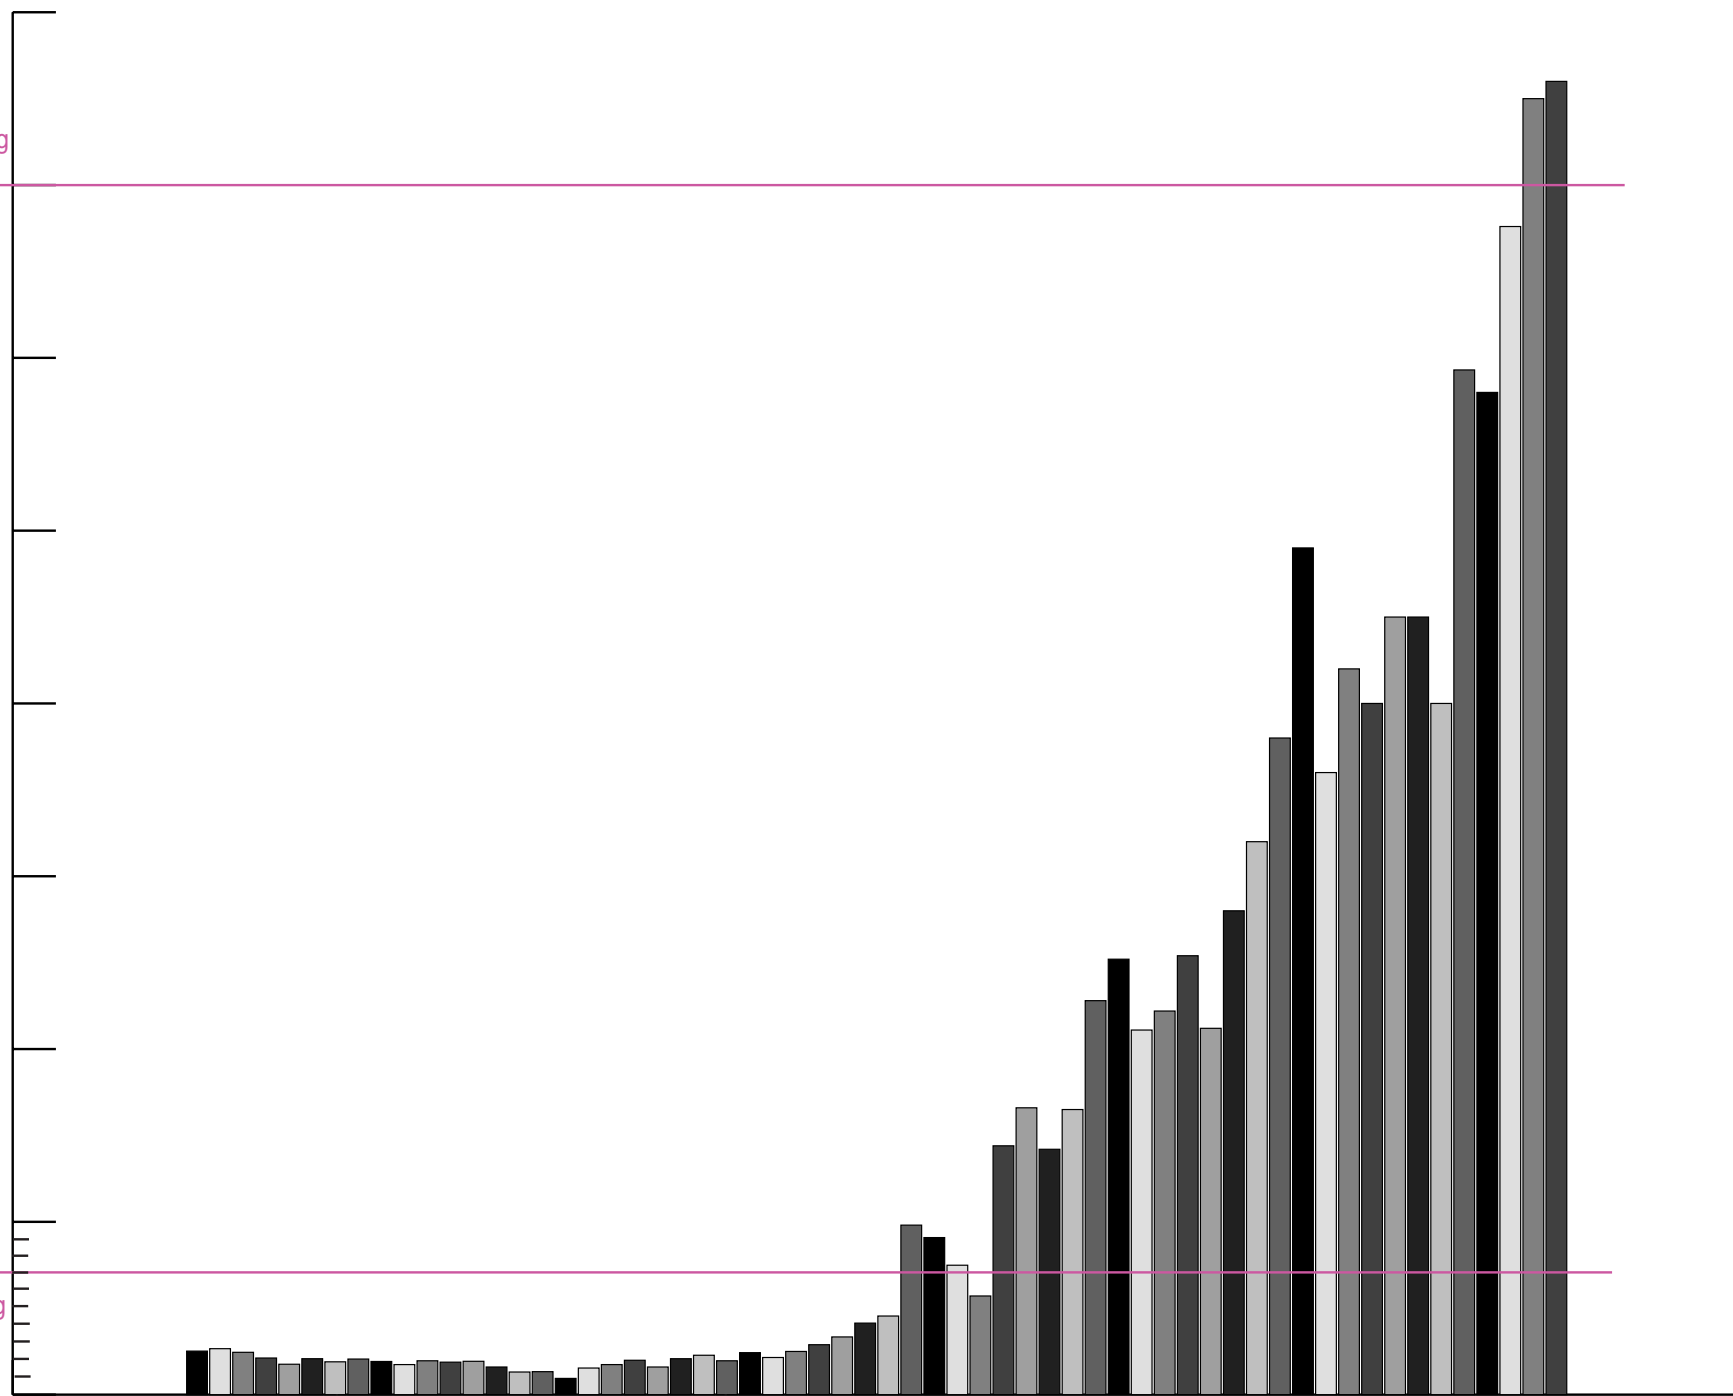

PPB MTBE influent, Boutwell's Garage 73 Fitchburg Road

PPB MTBE influent, Testa 76 Fitchburg Road

10x  
MA drinking  
water limit

70  
MA drinking  
water limit

800

700

600

500

400

300

200

100

7/98

1/99

8/99

6/00

1/01

10/01

3/02

1/03

3/03

9/03

11/04

PPB MTBE influent, Lashua 79 Fitchburg Road