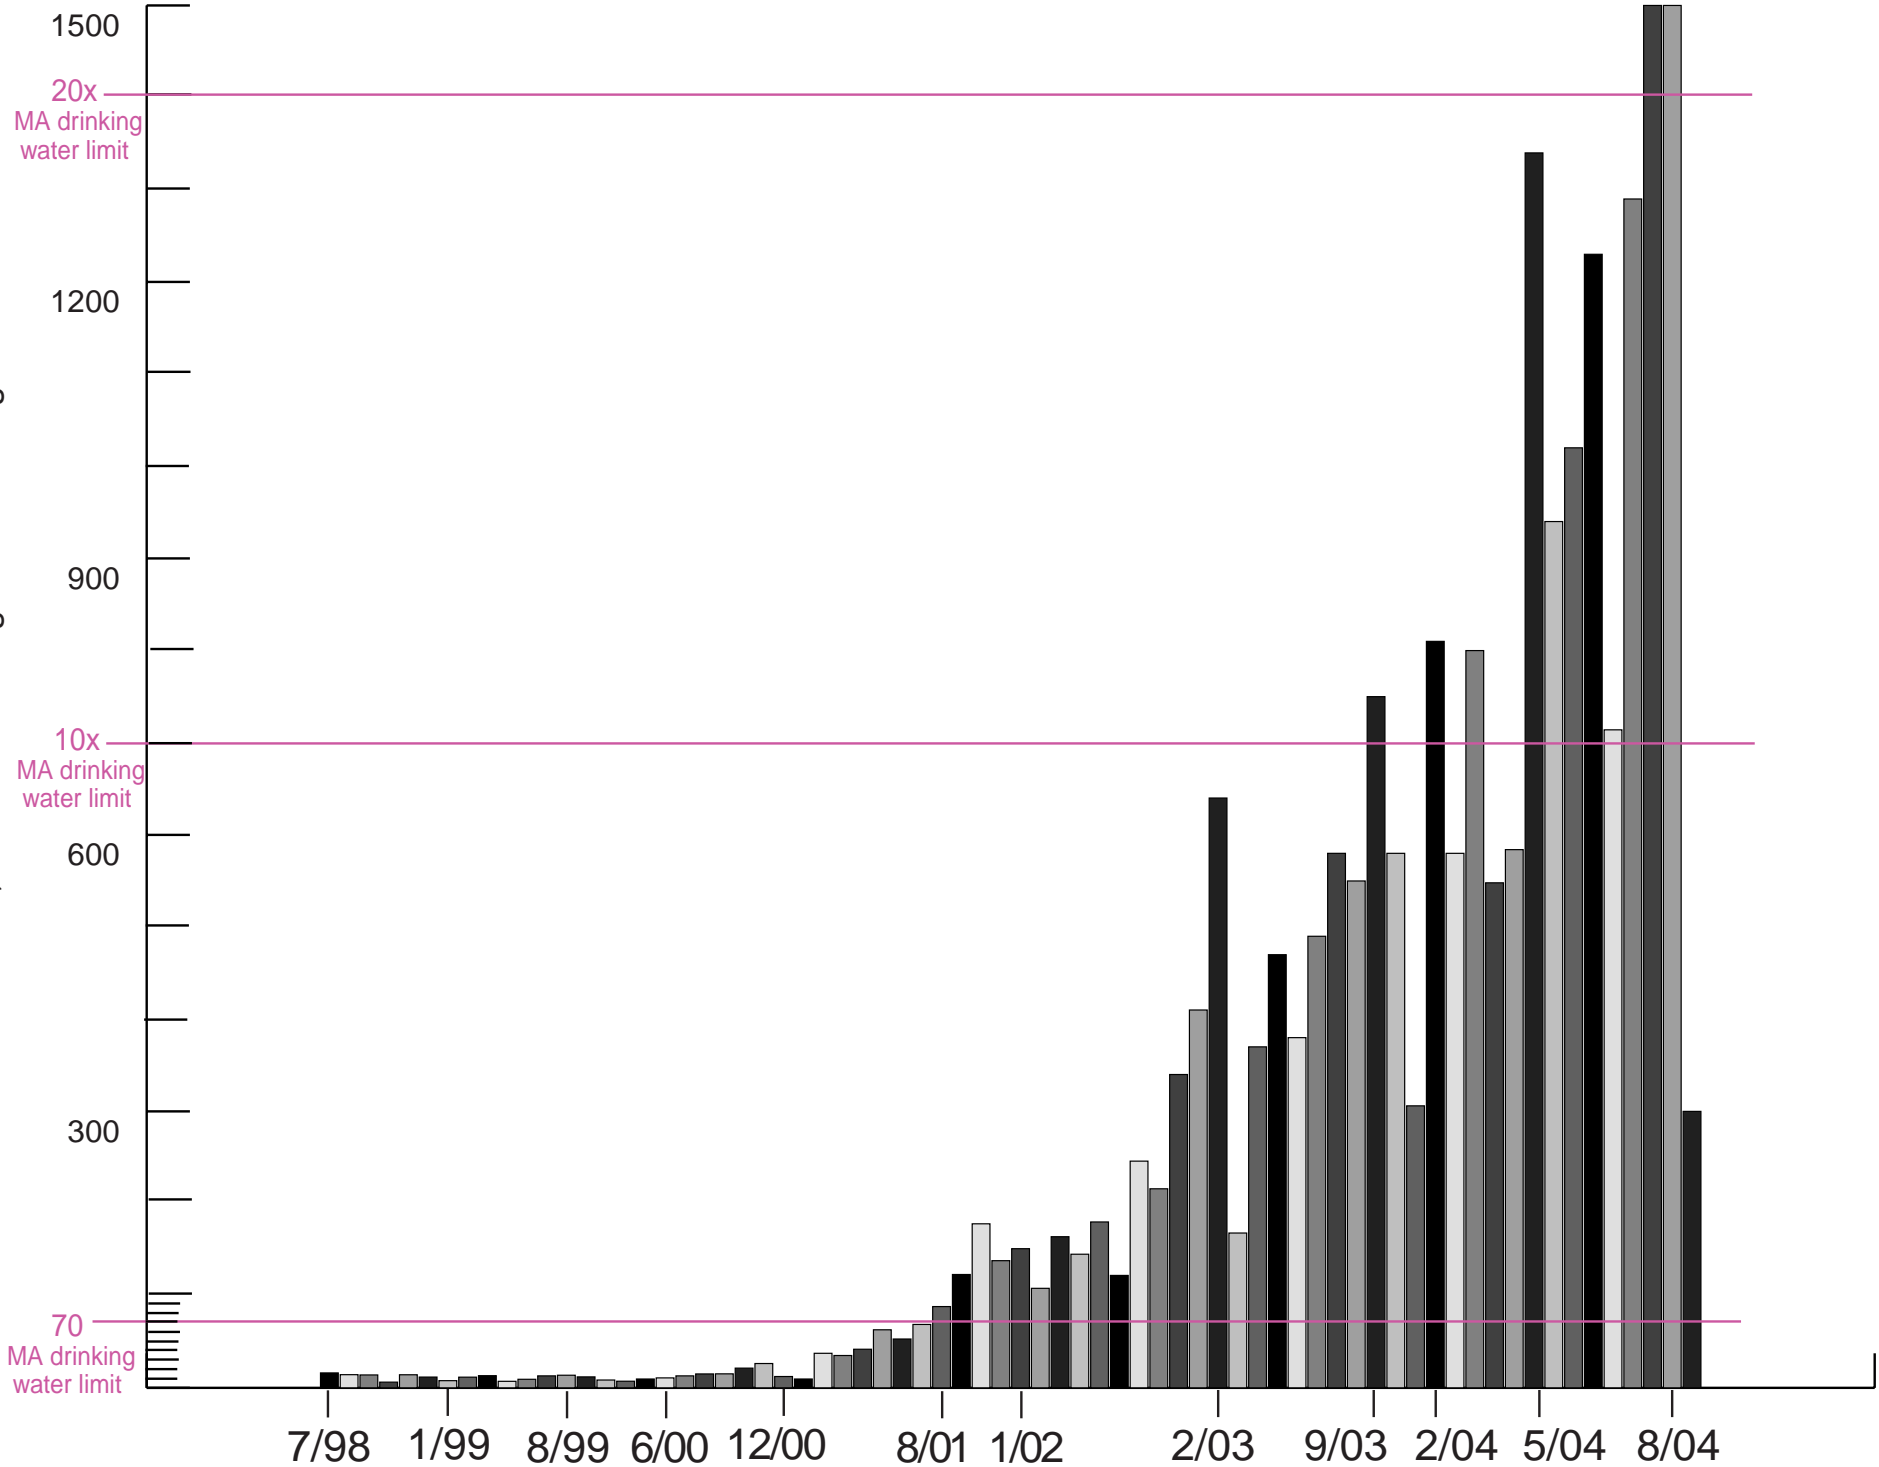

PPB MTBE influent, Boutwell's Garage 73 Fitchburg Road

PPB MTBE influent, Testa 76 Fitchburg Road

10x
MA drinking
water limit

70
MA drinking
water limit

800

700

600

500

400

300

200

100

7/98

1/99

8/99

6/00

1/01

10/01

3/02

1/03

3/03

9/03

11/04